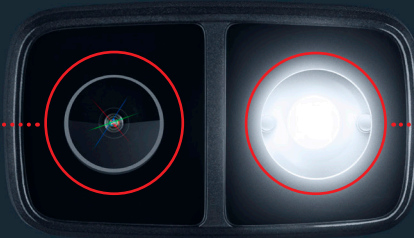

FLY12

CE122

HD BIKE CAMERA + FRONT LIGHT

THE DASHCAM ENGINEERED FOR CYCLISTS

SAFER · SMARTER · SHARPER · SMALLER

CYCLIQ

Small - Sleek - Tough

The pocket-sized Fly12 CE weighs in at just 195g (5.5 oz) but don't let its size fool you. We've built it tough to withstand knocks, and the nanotechnology weather protection makes it suitable for use in all conditions.

Actual Size

195g/5.5oz

WATERPROOF
TO 1 METRE

Safer - Smarter - Sharper - Smaller

Cycliq's new Fly12 CE integrated front-facing bike camera and safety light has been engineered to give cyclists super-sharp video recording, a more powerful light and impressive battery life. It's also smaller and lighter than ever, and packed with new features including a unique quick-release mount.

Super bright front light

The 600 lumen light cuts through the darkest night and is highly visible during the day. Choose from three light modes and three dimming options, or operate with camera only.

Actual Size

CAMERA
1920x1080 P
135° LENS
6-AXIS
STABILISATION

LIGHT
600 LUMENS
3 LIGHT MODES
3 DIMMING MODES

Full HD camera with audio

Shoot super-sharp video at up to 60 frames per second in 1920 x 1080p resolution with audio. The wide 135° viewing angle, 6-axis image stabilisation and video resolution option with High Dynamic Range (HDR) lets you capture action footage, number plates and incidents with amazing clarity.